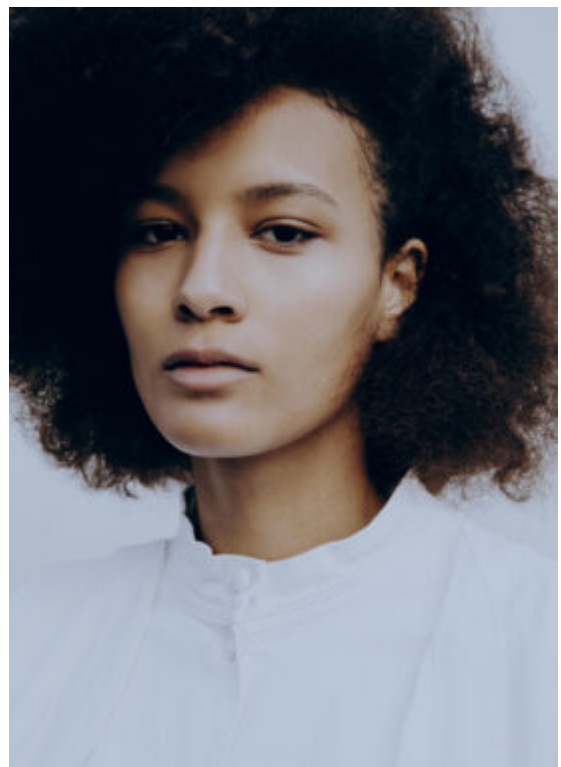

TRUE MODELS

Leila Aström

179 | 83 / 62 / 88 / 39 | Brown / Brown