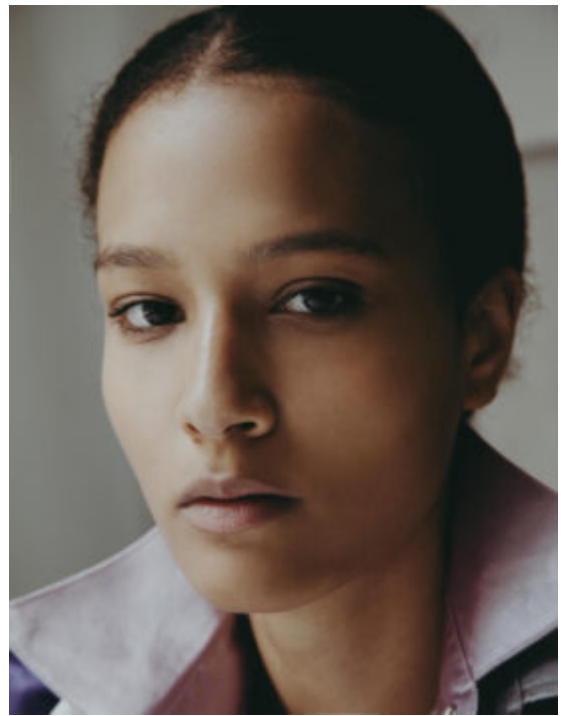

TRUE MODELS

Leila Aström

179 | 83 / 62 / 88 / 39 | Brown / Brown